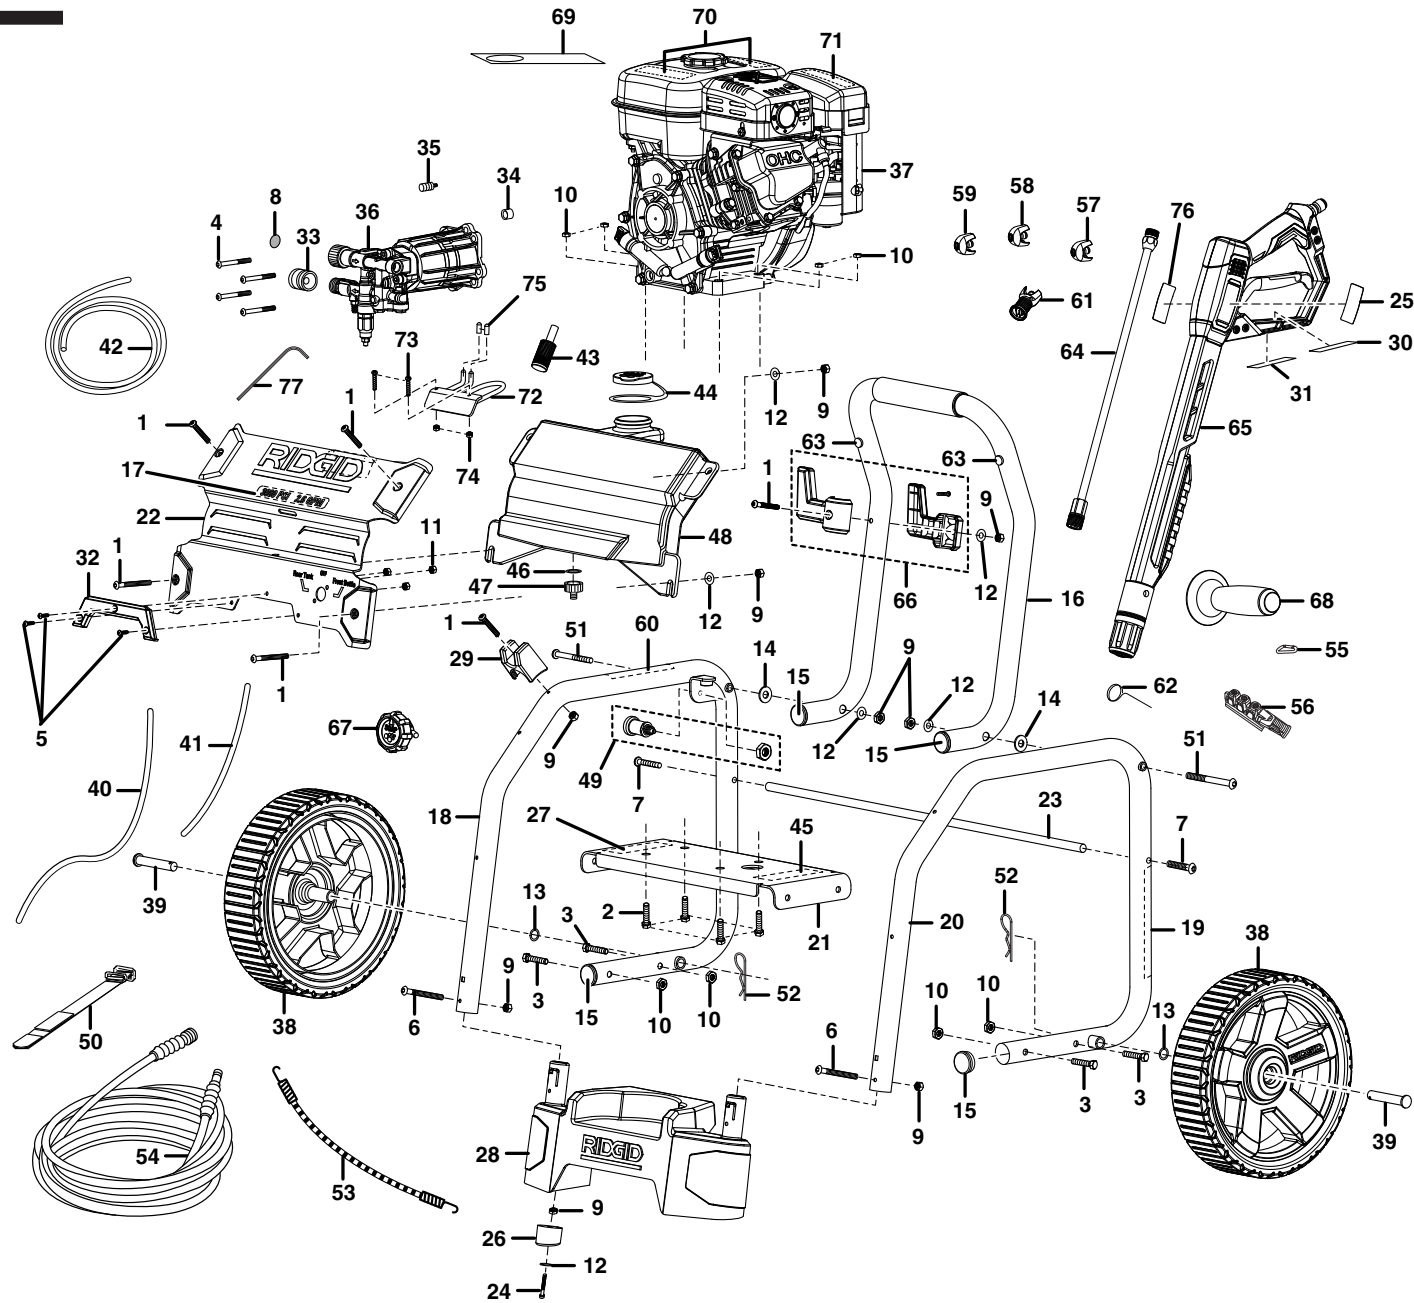

RD80746/RD80947 Gasoline Pressure Washer

KEY	P/N	DESCRIPTION	QTY	KEY	P/N	DESCRIPTION	QTY	KEY	P/N	DESCRIPTION	QTY
1	661501001	* Screw (1/4-20 x 2 in., Torx Truss Hd.).....	6	29	518931001	Bottom Wand Holder.....	1	56	570727004	Nozzle Holder.....	1
2	661505005	* Bolt (M8 x 36 mm, Hex Hd.).....	4	30	940786002	Wand Label (Max Rating).....	1	57	308697010	Nozzle, 0° (Red).....	1
3	661505003	* Bolt (M8 x 50 mm, Hex Hd.).....	4	31	940654058	Trigger Handle Warning Label (French/Spanish).....	1	58	308698010	Nozzle, 15° (Yellow).....	1
4	660739002	* Bolt (5/16-24 x 22 mm).....	4	32	518926001	Bottle Bumper.....	1	59	308699010	Nozzle, 25° (Green).....	1
5	661555001	* Bolt (M4 x 0.7 x 12 mm).....	3	33	308113002	3/8 in. Quick Connect (Female Coupler).....	1	60	940693003	Handle Release Label.....	1
6	660592005	* Bolt (1/4 x 42 mm, Pan Hd.).....	2	34	518470001	TRV Spout.....	1	61	310660002	Dual Power Soap Nozzle.....	1
7	660391002	* Bolt (M8 x 20, Hex Hd.).....	2	35	678169002	Thermal Release Valve.....	1	62	678148002	Nozzle Cleaning Tool.....	1
8	308662001	Filter Screen.....	1	36	309515001	Pump.....	1	63	570733001	Bumper.....	2
9	678016006	* Lock Nut (1/4 in.).....	12	37	309590001	** SP170 Engine (RD80746).....	1	64	308494004	Spray Wand (21 in.).....	1
10	678774001	* Lock Nut (M8 x 1-1/4 in.).....	8	37	309590002	** SP170 Engine (RD80947).....	1	65	120950013	Trigger Handle Assembly.....	1
11	678610002	* Lock Nut (M4).....	3	38	308451003	Wheel (12 in. x 3 in.).....	2	66	120900031	Wand Holder Kit.....	1
12	638128004	* Washer (1/4 in.).....	9	39	620598001	Axle.....	2	67	120900032	3-Way Valve Kit.....	1
13	638275002	* Washer (1/2 in.).....	2	40	570728001	Pump Hose.....	1	68	513122001	Auxiliary Handle.....	1
14	518724002	* Washer (D20 x D8 x 5t).....	2	41	570728002	Tank Hose.....	1	69	940971011	Engine Oil (Hang Tag).....	1
15	518932001	Handle Tube Cap.....	4	42	570728003	Bottle Hose.....	1	70	940654053	Warning Label.....	1
16	308941001	Handle Assembly (Inc. Key Nos. 15 and 63).....	1	43	518391001	Filter (Injection Hose).....	1	71	940778003	Hot Muffler Label.....	1
17	940779003	Performance Label.....	1	44	310650001	Soap Tank Cap.....	1	72	308316001	Wand Holder Storage.....	1
18	308938004	Right Frame Assembly.....	1	45	940678016	Data Label.....	1	73	660976002	* Bolt (M5 x 16 mm, Pan Hd.).....	2
19	940617012	Engine Quick Start Label.....	1	46	308283003	Filter.....	1	74	678390001	* Hex Nut (M5).....	2
20	308939004	Left Frame Assembly.....	1	47	308985002	Outlet With Filter.....	1	75	518986001	Vinyl Cap.....	2
21	638385006	Engine Plate.....	1	48	310658003	Soap Tank Assembly (Inc. Key Nos. 46-47).....	1	76	940654061	Trigger Handle Warning Label (English).....	1
22	638671001	Face Plate.....	1	49	308910001	Release Pin.....	1	77	678024002	Wrench (T30 Torx).....	1
23	678143001	Bar.....	1	50	308350001	Hook-And-Loop Strap.....	1	Not Shown:			
24	661503002	* Bolt (1/4 x 19 mm, Hex Hd.).....	2	51	678406004	Connector Pin (1/4 in.).....	2	78	N/A	* Oil (SAE 30 or SAE 10W30).....	1
25	940726009	Trigger Handle Logo Label.....	1	52	678238001	Hitch Pin.....	2	79	987000254	Operator's Manual.....	1
26	561307001	Rubber Foot.....	2	53	308531002	Bungee Cord With Hooks.....	1	80	987000255	Replacement Parts List.....	1
27	940780001	Pump Quick Start Label.....	1	54	308835003	High Pressure Hose.....	1	81	987000262	Assembly Guide.....	1
28	308909003	Foot Assembly (Inc. Key Nos. 9, 12, 24 and 26).....	1	55	638637002	Spring Clip.....	1	12-19-07 (REV:00)			